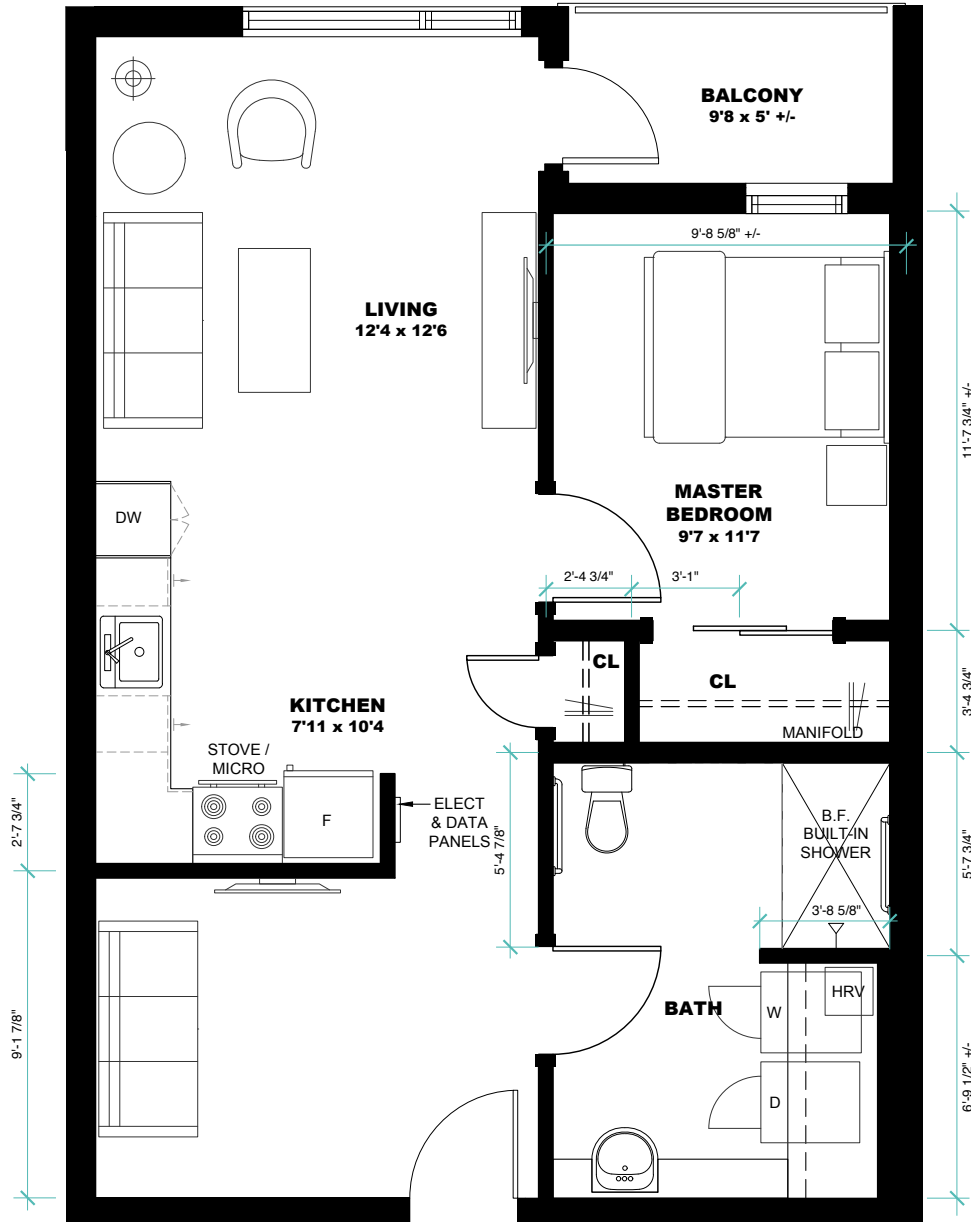

# THE MONTAGUE

1 BED + DEN  
665 SQ FT

UNIT: 234, 334, 434, 534

GOTTINGEN STREET

LEVEL 2

902-789-8356 (VELO)  
super@veloapartments.ca  
www.veloapartments.ca