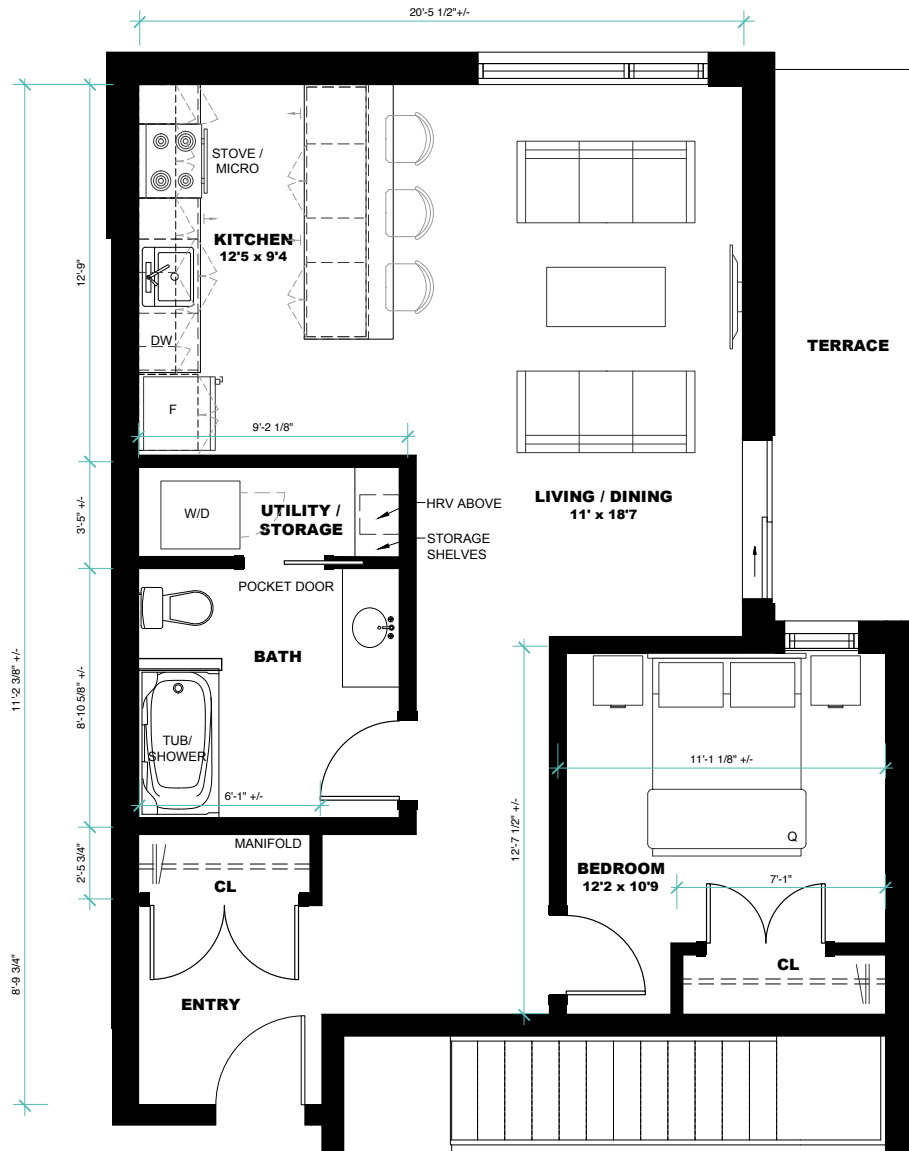

# THE ROCKY MOUNTAIN 1

1 BED, 1 BATH  
730 SQ FT

UNIT: 227

GOTTINGEN STREET

LEVEL 2

902-789-8356 (VELO)  
super@veloapartments.ca  
www.veloapartments.ca

# THE ROCKY MOUNTAIN 2

1 BED, 1 BATH  
730 SQ FT

UNIT: 327, 427, 527

GOTTINGEN STREET

LEVEL 3

902-789-8356 (VELO)  
super@veloapartments.ca  
www.veloapartments.ca