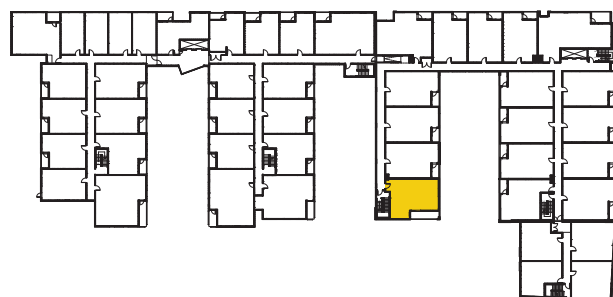

# THE ROCKY MOUNTAIN 1

1 BED, 1 BATH  
730 SQ FT

UNIT: 227

GOTTINGEN STREET

LEVEL 2

902-789-8356 (VELO)  
super@veloapartments.ca  
www.veloapartments.ca

# THE ROCKY MOUNTAIN 2

1 BED, 1 BATH  
730 SQ FT

UNIT: 327, 427, 527

GOTTINGEN STREET

LEVEL 3

902-789-8356 (VELO)  
super@veloapartments.ca  
www.veloapartments.ca