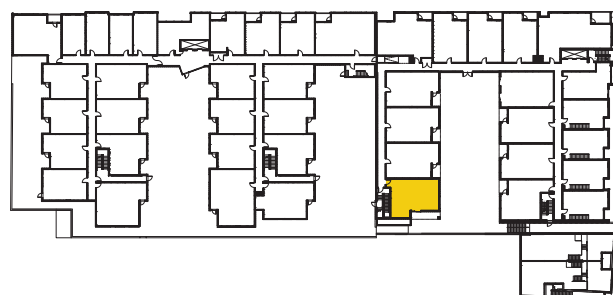

# THE ROCKY MOUNTAIN 1

1 BED, 1 BATH  
730 SQ FT

UNIT: 227

GOTTINGEN STREET

LEVEL 2

902-789-8356 (VELO)  
super@veloapartments.ca  
www.veloapartments.ca

# THE ROCKY MOUNTAIN 2

1 BED, 1 BATH  
730 SQ FT

UNIT: 327, 427, 527

GOTTINGEN STREET

LEVEL 3

902-789-8356 (VELO)  
super@veloapartments.ca  
www.veloapartments.ca