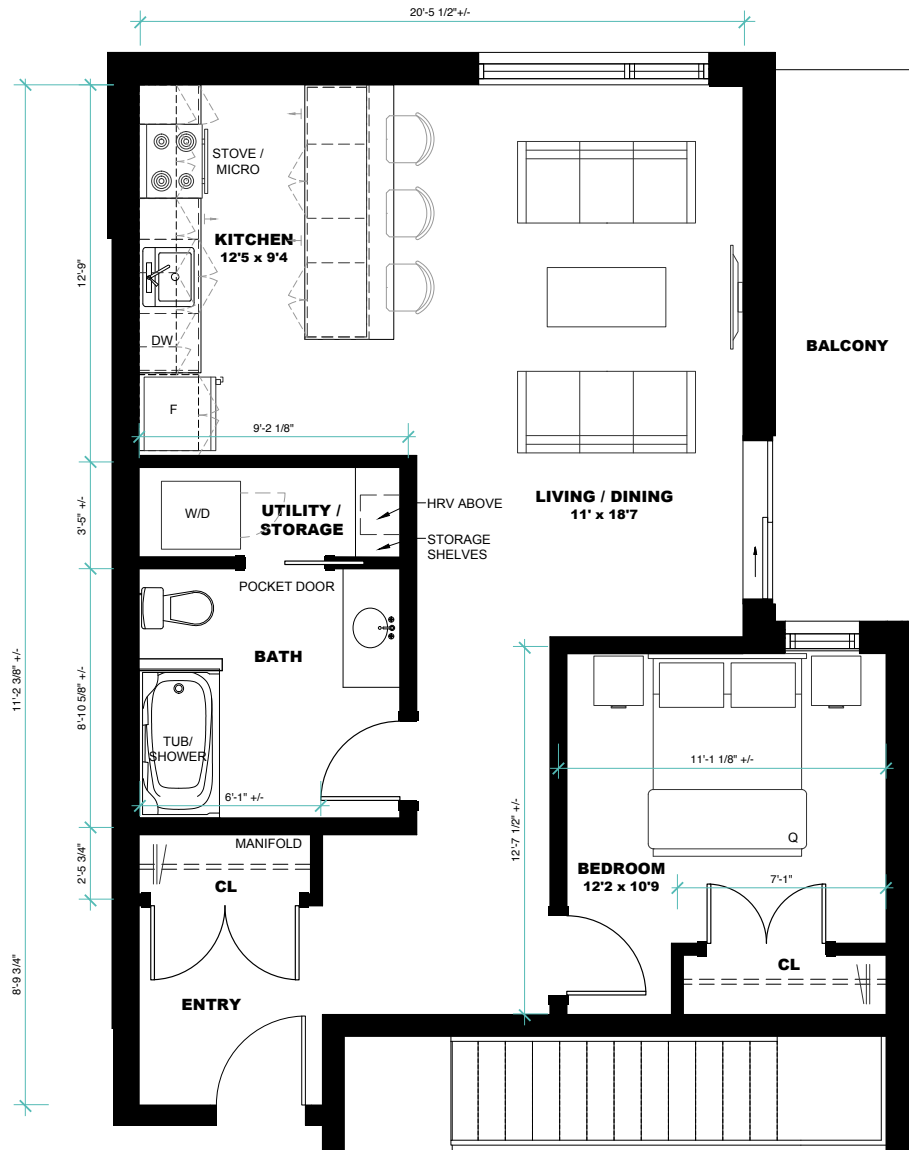

# THE ROCKY MOUNTAIN 1

1 BED, 1 BATH  
730 SQ FT

UNIT: 227

GOTTINGEN STREET

LEVEL 2

902-789-8356 (VELO)  
super@veloapartments.ca  
www.veloapartments.ca

# THE ROCKY MOUNTAIN 2

1 BED, 1 BATH  
730 SQ FT

UNIT: 327, 427, 527

GOTTINGEN STREET

LEVEL 3

902-789-8356 (VELO)  
super@veloapartments.ca  
www.veloapartments.ca